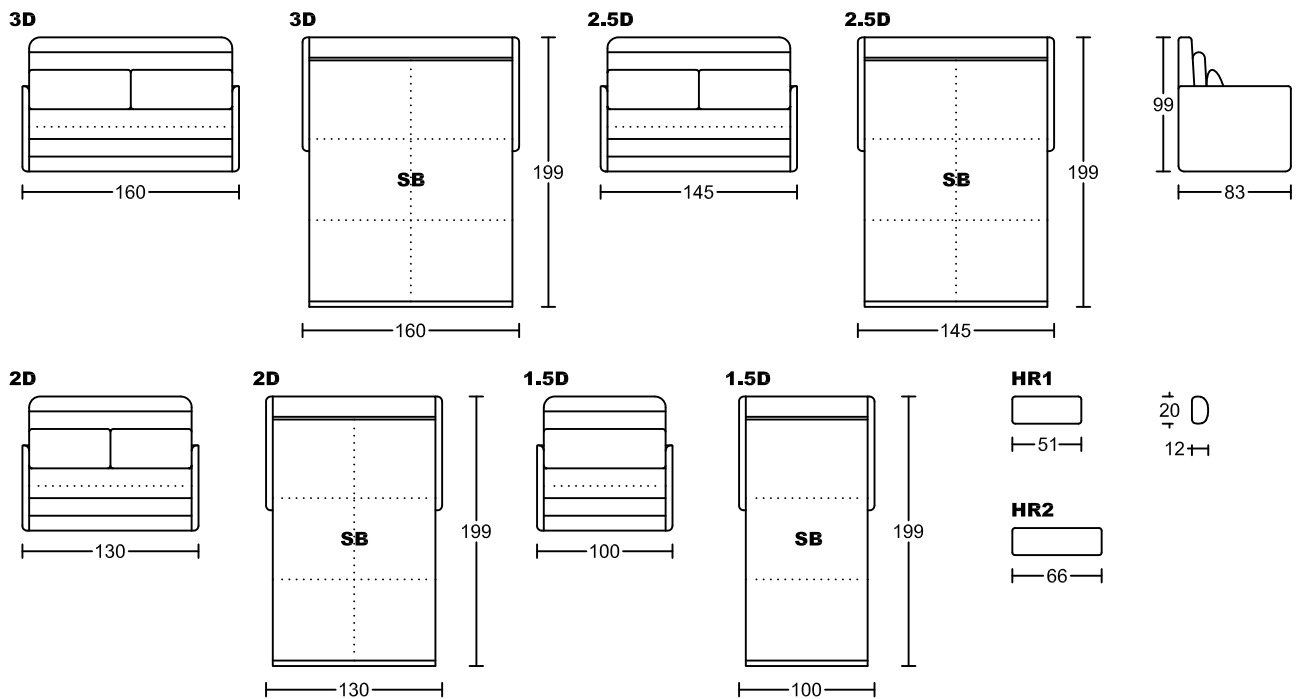

# BEDDINGTON II 7174B

## Designed by Ron Leung for GIORMANI

SB-沙發床

此為簡易圖僅供參考基本資料之用。  
 梳化產品屬軟性產品，請預算每件產品  
 規格會有公差為 $\pm 5$ 厘米之內。  
 詳情必須查詢店員。（單位：cm）

**The information is used for reference only.  
 The actual size of each piece of the product  
 should be subject to the discrepancies of  $\pm 5$ cm.  
 Please check with our salespersons for further details.**