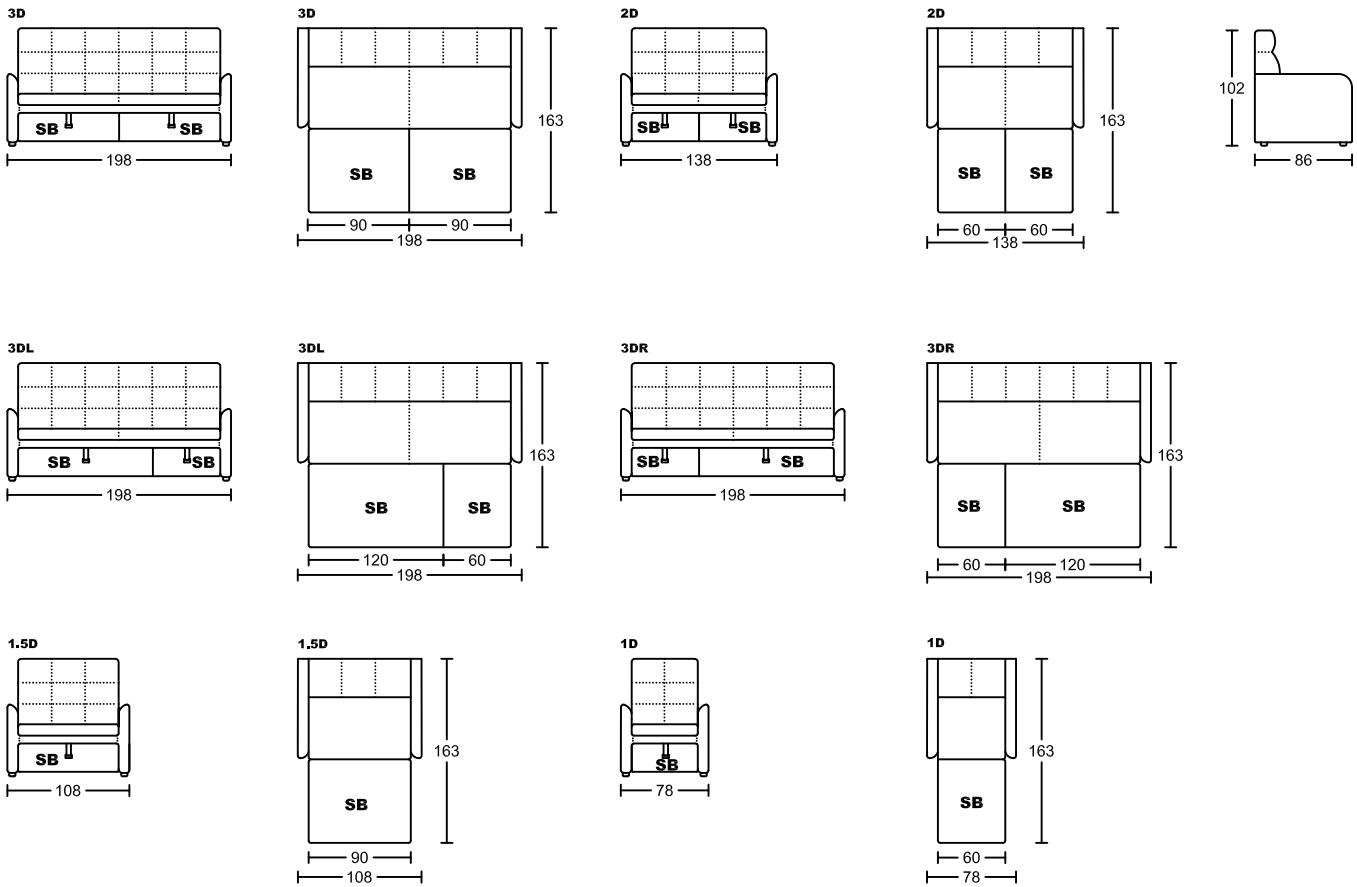

ACKER V 7124E

Designed by GIORMANI

SB-沙發床

此為簡易圖僅供參考基本資料之用。

梳化產品屬軟性產品，請預算每件產品

規格會有公差為+/-5 厘米之內。

詳情必須查詢店員。（單位：cm）

The information is used for reference only.

The actual size of each piece of the product

should be subject to the discrepancies of +/-5cm.

Please check with our salespersons for further details.

27/2/2025