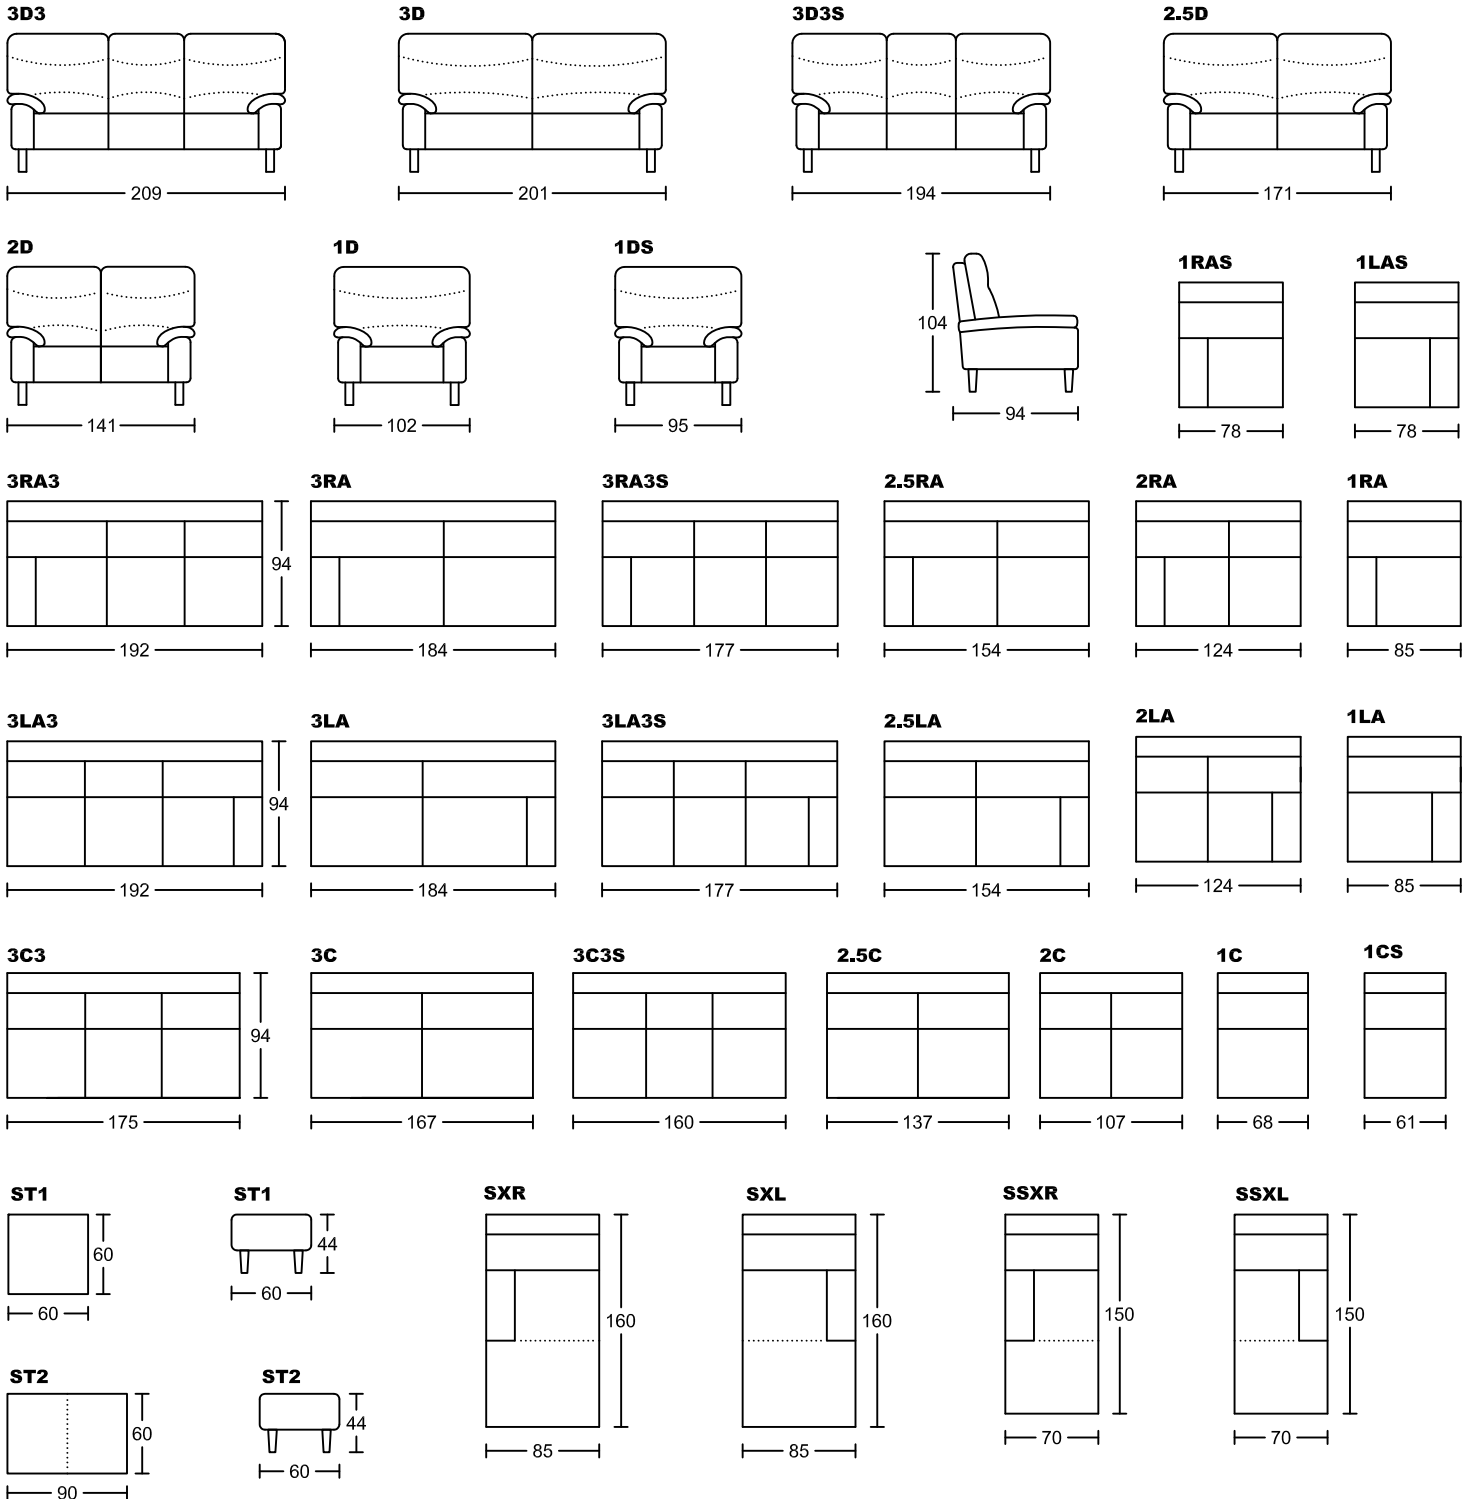

# PETERSBERG I 4049A-M1

Designed by GIORMANI

此為簡易圖僅供參考基本資料之用。

梳化產品屬軟性產品，請預算每件產品

規格會有公差為 $\pm 5$  厘米之內。

詳情必須查詢店員。（單位：cm）

The information is used for reference only.

The actual size of each piece of the product should be subject to the discrepancies of  $\pm 5$ cm.