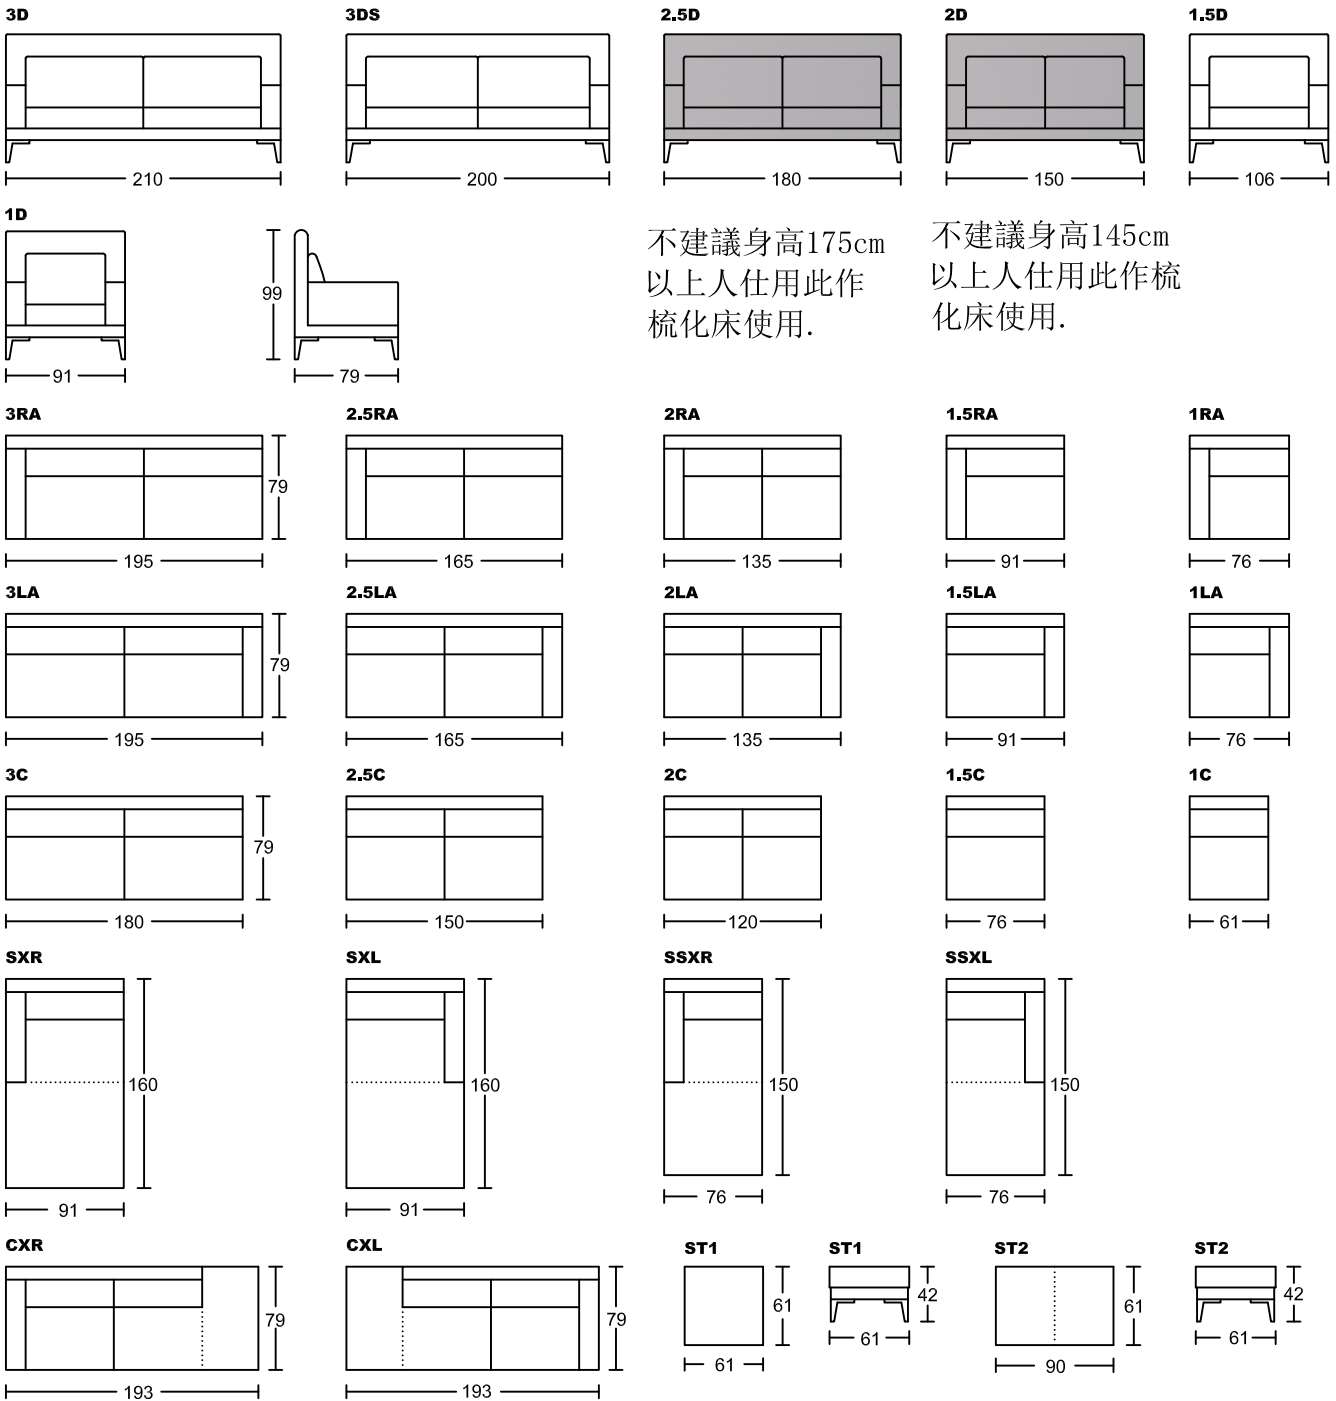

ASHLEY II 7101A-H1

Designed by GIORMANI

此為簡易圖僅供參考基本資料之用。

梳化產品屬軟性產品，請預算每件產品規格會有公差為+/-5厘米之內。

詳情必須查詢店員。（單位：cm）

The information is used for reference only.

The actual size of each piece of the product should be subject to the discrepancies of +/-5cm.