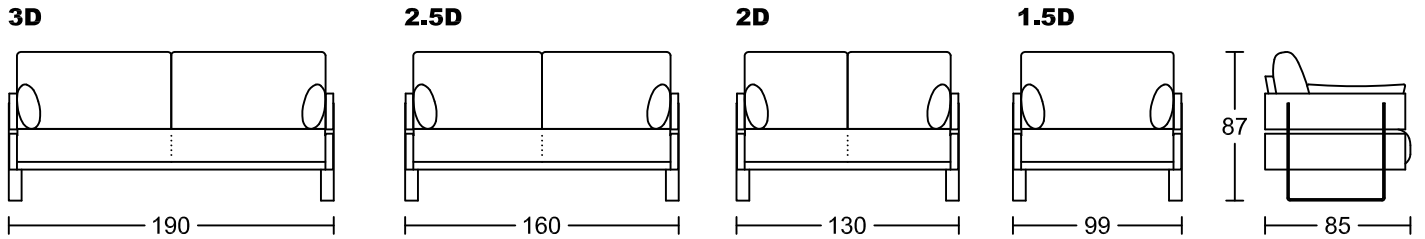

## Designed by Ron Leung for GIORMANI

---

此為簡易圖僅供參考基本資料之用。  
梳化產品屬軟性產品，請預算每件產品  
規格會有公差為 $\pm 5$ 厘米之內。

詳情必須查詢店員。（單位：cm）

**The information is used for reference only.**

**The actual size of each piece of the product  
should be subject to the discrepancies of  $\pm 5$ cm.**