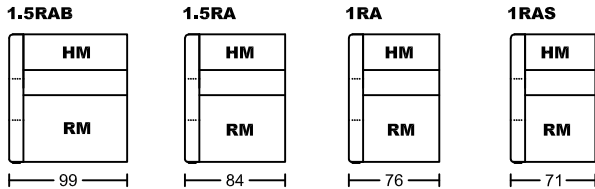

## Designed by GIORMANI

Remark:

E1-Electrical Switch with USB電按制連USB插頭

E2-Head+Seat(2) function 頭+座(2)功能

HM-With Electrical Head Mechanism & Button switch 電動頭功能

RM-Reclining Mechanism 彈較功能(腳踏板、座位、屏同步移動)

功能/開關搭配表

**The actual size of each piece of the product should be subject to the discrepancies of +/-5cm.**

**Please check with our salespersons for further details.**

06/12/2022