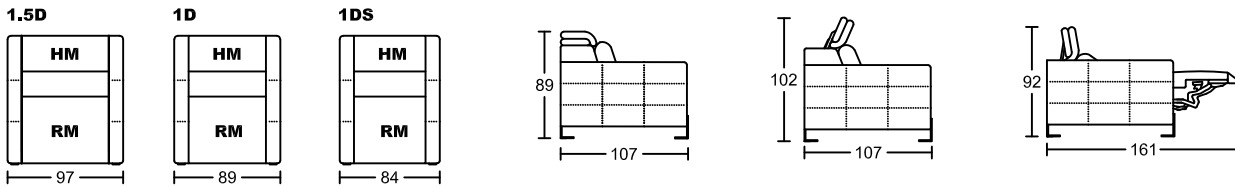

## Designed by GIORMANI

Remark:

E1-Electrical Switch with USB電按制連USB插頭

E2-Head+Seat(2) function 頭+座(2)功能

HM-With Electrical Head Mechanism & Button switch 電動頭功能

RM-Reclining Mechanism 彈較功能(腳踏板、座位、屏同步移動)

功能/開關搭配表

	開關	
功能	E1	E2
RM+HM		✓
HM	✓	

①7121A-M1整件沙發全皮或半皮做法。

	咕臣做布	
款式	屏咕臣	
7121AP-M1	✓	

此為簡易圖僅供參考基本資料之用。

梳化產品屬軟性產品，請預算每件產品

規格會有公差為+/-5厘米之內。

詳情必須查詢店員。(單位: cm)

**The information is used for reference only.**

**The actual size of each piece of the product should be subject to the discrepancies of +/-5cm.**

**Please check with our salespersons for further details.**

06/12/2022

**The information is used for reference only.**

**The actual size of each piece of the product**

**should be subject to the discrepancies of +/-5cm.**

**Please check with our salespersons for further details.**