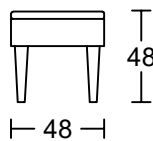

LANGEN III D002A-H1

Designed by GIORMANI

2D

內空間闊109*深33*高23

BH01

BH01

BH02

BH02

BH02

SG-儲物

① D002A-H1 整件沙發全皮或半皮做法。

	咕臣做布	座咕臣
款式		
D002AS-H1		✓

此為簡易圖僅供參考基本資料之用。

梳化產品屬軟性產品，請預算每件產品規格會有公差為+/-5 厘米之內。

詳情必須查詢店員。（單位：cm）

The information is used for reference only.

The actual size of each piece of the product should be subject to the discrepancies of +/-5cm.

Please check with our salespersons for further details.

26/5/2023