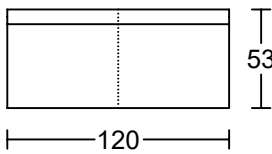

LANGEN III D002A-H1

Designed by GIORMANI

2D

內空間闊109*深33*高23

BH01

BH01

BH02

BH02

BH02

SG-儲物

① D002A-H1 整件沙發全皮或半皮做法。

	咕臣做布	座咕臣
款式		
D002AS-H1		✓

此為簡易圖僅供參考基本資料之用。

梳化產品屬軟性產品，請預算每件產品規格會有公差為+/-5 厘米之內。

詳情必須查詢店員。（單位：cm）

The information is used for reference only.

The actual size of each piece of the product should be subject to the discrepancies of +/-5cm.

Please check with our salespersons for further details.

26/5/2023