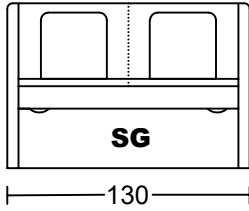

LANGEN III D002A-H1

Designed by GIORMANI

2D

內空間闊109*深33*高23

BH01

BH01

BH02

BH02

BH02

SG-儲物

① D002A-H1 整件沙發全皮或半皮做法。

	咕臣做布	座咕臣
款式		
D002AS-H1		✓

此為簡易圖僅供參考基本資料之用。

梳化產品屬軟性產品，請預算每件產品規格會有公差為+/-5 厘米之內。

詳情必須查詢店員。（單位：cm）

The information is used for reference only.

The actual size of each piece of the product should be subject to the discrepancies of +/-5cm.

Please check with our salespersons for further details.

26/5/2023