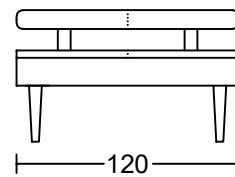

LANGEN III D002A-H1

Designed by GIORMANI

2D

內空間闊109*深33*高23

BH01

BH01

BH02

BH02

BH02

SG-儲物

① D002A-H1 整件沙發全皮或半皮做法。

	咕臣做布	座咕臣
款式		
D002AS-H1		✓

此為簡易圖僅供參考基本資料之用。

梳化產品屬軟性產品，請預算每件產品規格會有公差為+/-5 厘米之內。

詳情必須查詢店員。（單位：cm）

The information is used for reference only.

The actual size of each piece of the product should be subject to the discrepancies of +/-5cm.

Please check with our salespersons for further details.

26/5/2023