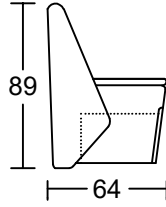

LANGEN III D002A-H1

Designed by GIORMANI

2D

內空間闊109*深33*高23

BH01

BH01

BH02

BH02

BH02

SG-儲物

① D002A-H1 整件沙發全皮或半皮做法。

	咕臣做布	座咕臣
款式		
D002AS-H1		✓

此為簡易圖僅供參考基本資料之用。

梳化產品屬軟性產品，請預算每件產品規格會有公差為+/-5 厘米之內。

詳情必須查詢店員。（單位：cm）

The information is used for reference only.

The actual size of each piece of the product should be subject to the discrepancies of +/-5cm.

Please check with our salespersons for further details.

26/5/2023