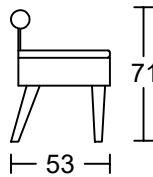

LANGEN III D002A-H1

Designed by GIORMANI

2D

內空間闊109*深33*高23

BH01

BH01

BH02

BH02

BH02

SG-儲物

① D002A-H1 整件沙發全皮或半皮做法。

	咕臣做布	座咕臣
款式		
D002AS-H1		✓

此為簡易圖僅供參考基本資料之用。

梳化產品屬軟性產品，請預算每件產品規格會有公差為+/-5 厘米之內。

詳情必須查詢店員。（單位：cm）

The information is used for reference only.

The actual size of each piece of the product should be subject to the discrepancies of +/-5cm.

Please check with our salespersons for further details.

26/5/2023