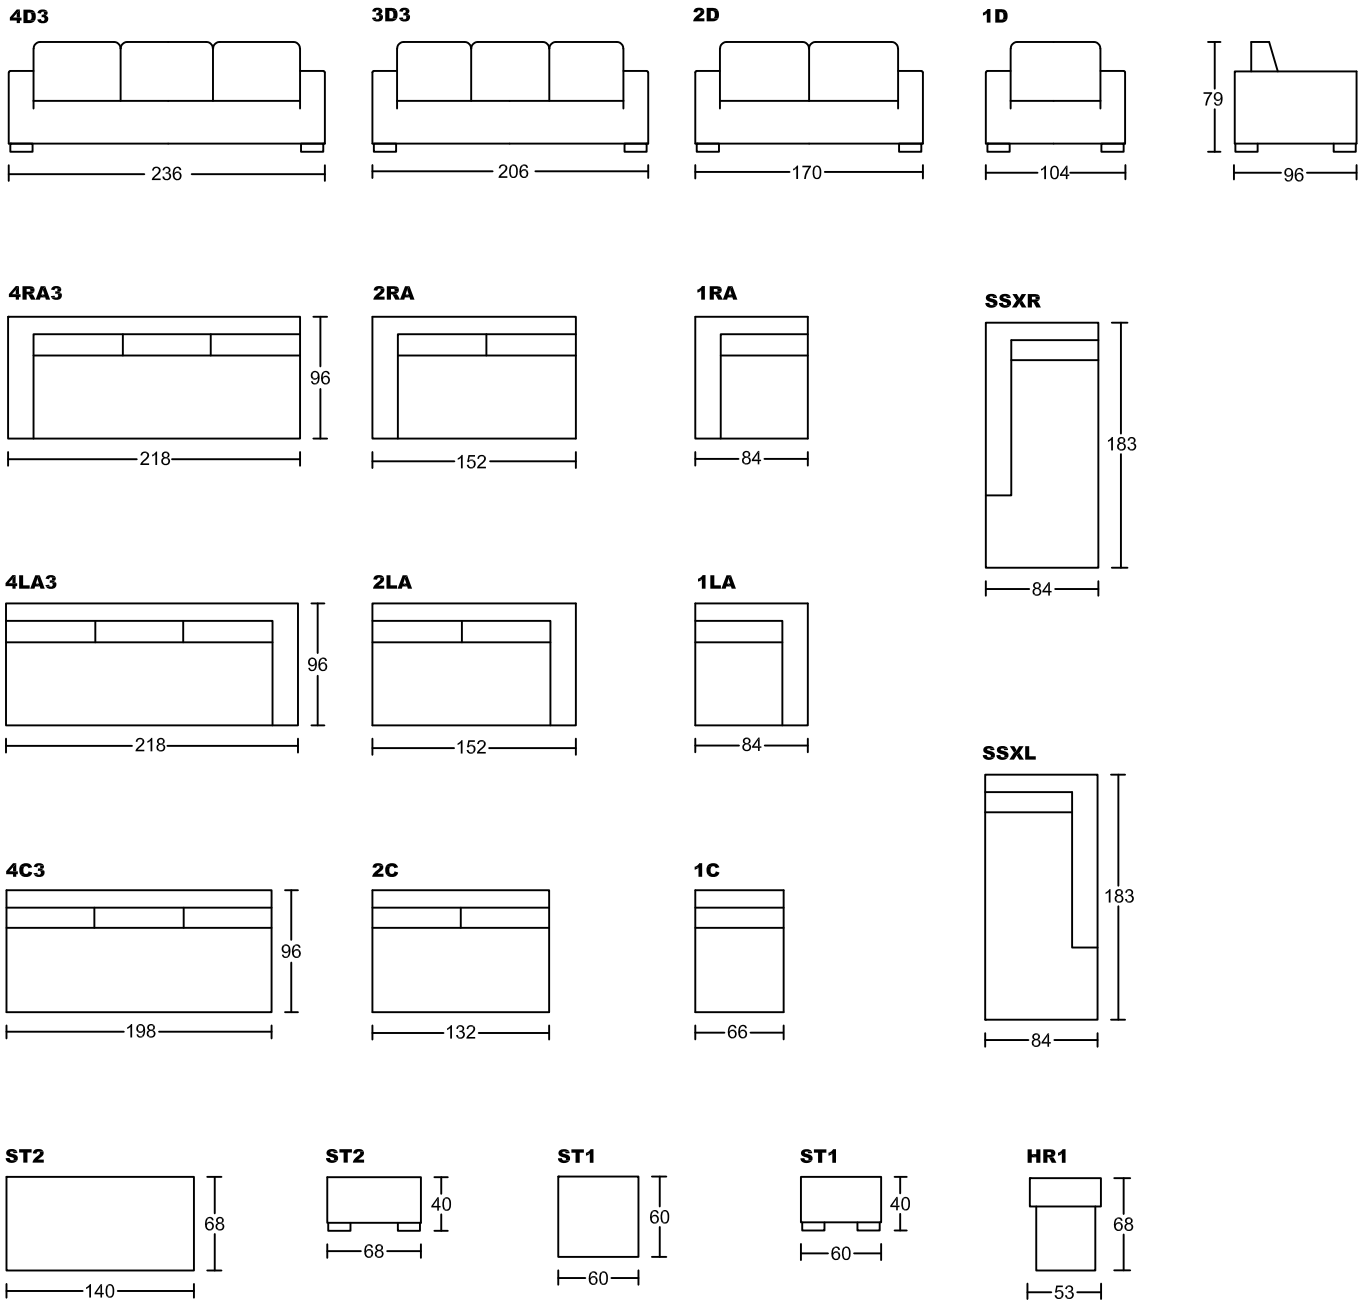

LEO 5023A-H1

Designed by GIORMANI

圖中座面虛綫嚙[座面模板]闊過
[佈封]時才會出現

此為簡易圖僅供參考基本資料之用。

梳化產品屬軟性產品，請預算每件產品

規格會有公差為+/-5 厘米之內。

詳情必須查詢店員。（單位：cm）

The information is used for reference only.

The actual size of each piece of the product

should be subject to the discrepancies of +/-5cm.

Please check with our salespersons for further details.

25/05/2023