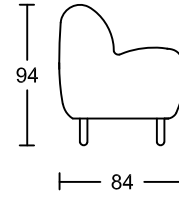

TOBIB I 8033A-H1

Designed by GIORMANI

2.5D

2D

1D

2.5RA

2RA

1RA

CN

2.5LA

2LA

1LA

ST1

ST1

2.5C

2C

1C

ST2

ST2

SXR

SXL

SSXR

SSXL

此為簡易圖僅供參考基本資料之用。
 梳化產品屬軟性產品，請預算每件產品
 規格會有公差為+/-5 厘米之內。
 詳情必須查詢店員。（單位：cm）

The information is used for reference only.

**The actual size of each piece of the product
 should be subject to the discrepancies of +/-5cm.**

Please check with our salespersons for further details.

22/5/2023