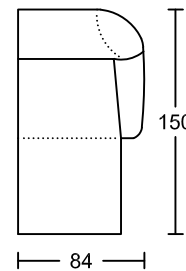

1C

ST2

ST2

SXR

SXL

SSXR

SSXL

此為簡易圖僅供參考基本資料之用。
 梳化產品屬軟性產品，請預算每件產品
 規格會有公差為+/-5 厘米之內。
 詳情必須查詢店員。（單位：cm）

The information is used for reference only.

**The actual size of each piece of the product
 should be subject to the discrepancies of +/-5cm.**

Please check with our salespersons for further details.

22/5/2023