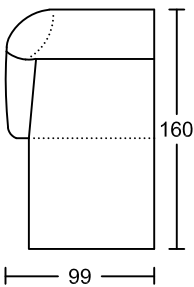

CN

2.5LA

2LA

1LA

ST1

ST1

2.5C

2C

1C

ST2

ST2

SXR

SXL

SSXR

SSXL

此為簡易圖僅供參考基本資料之用。
 梳化產品屬軟性產品，請預算每件產品
 規格會有公差為+/-5 厘米之內。
 詳情必須查詢店員。（單位：cm）

The information is used for reference only.

**The actual size of each piece of the product
 should be subject to the discrepancies of +/-5cm.**

Please check with our salespersons for further details.

22/5/2023