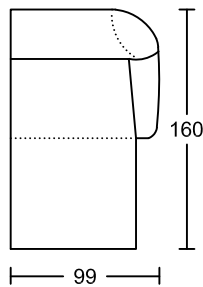

1C

ST2

ST2

SXR

SXL

SSXR

SSXL

此為簡易圖僅供參考基本資料之用。
 梳化產品屬軟性產品，請預算每件產品
 規格會有公差為+/-5 厘米之內。
 詳情必須查詢店員。（單位：cm）

The information is used for reference only.

**The actual size of each piece of the product
 should be subject to the discrepancies of +/-5cm.**

Please check with our salespersons for further details.

22/5/2023