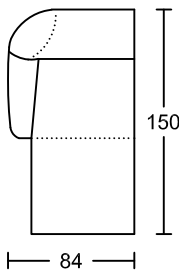

CN

2.5LA

2LA

1LA

ST1

ST1

2.5C

2C

1C

ST2

ST2

SXR

SXL

SSXR

SSXL

此為簡易圖僅供參考基本資料之用。
 梳化產品屬軟性產品，請預算每件產品
 規格會有公差為+/-5 厘米之內。
 詳情必須查詢店員。（單位：cm）

The information is used for reference only.

**The actual size of each piece of the product
 should be subject to the discrepancies of +/-5cm.**

Please check with our salespersons for further details.

22/5/2023