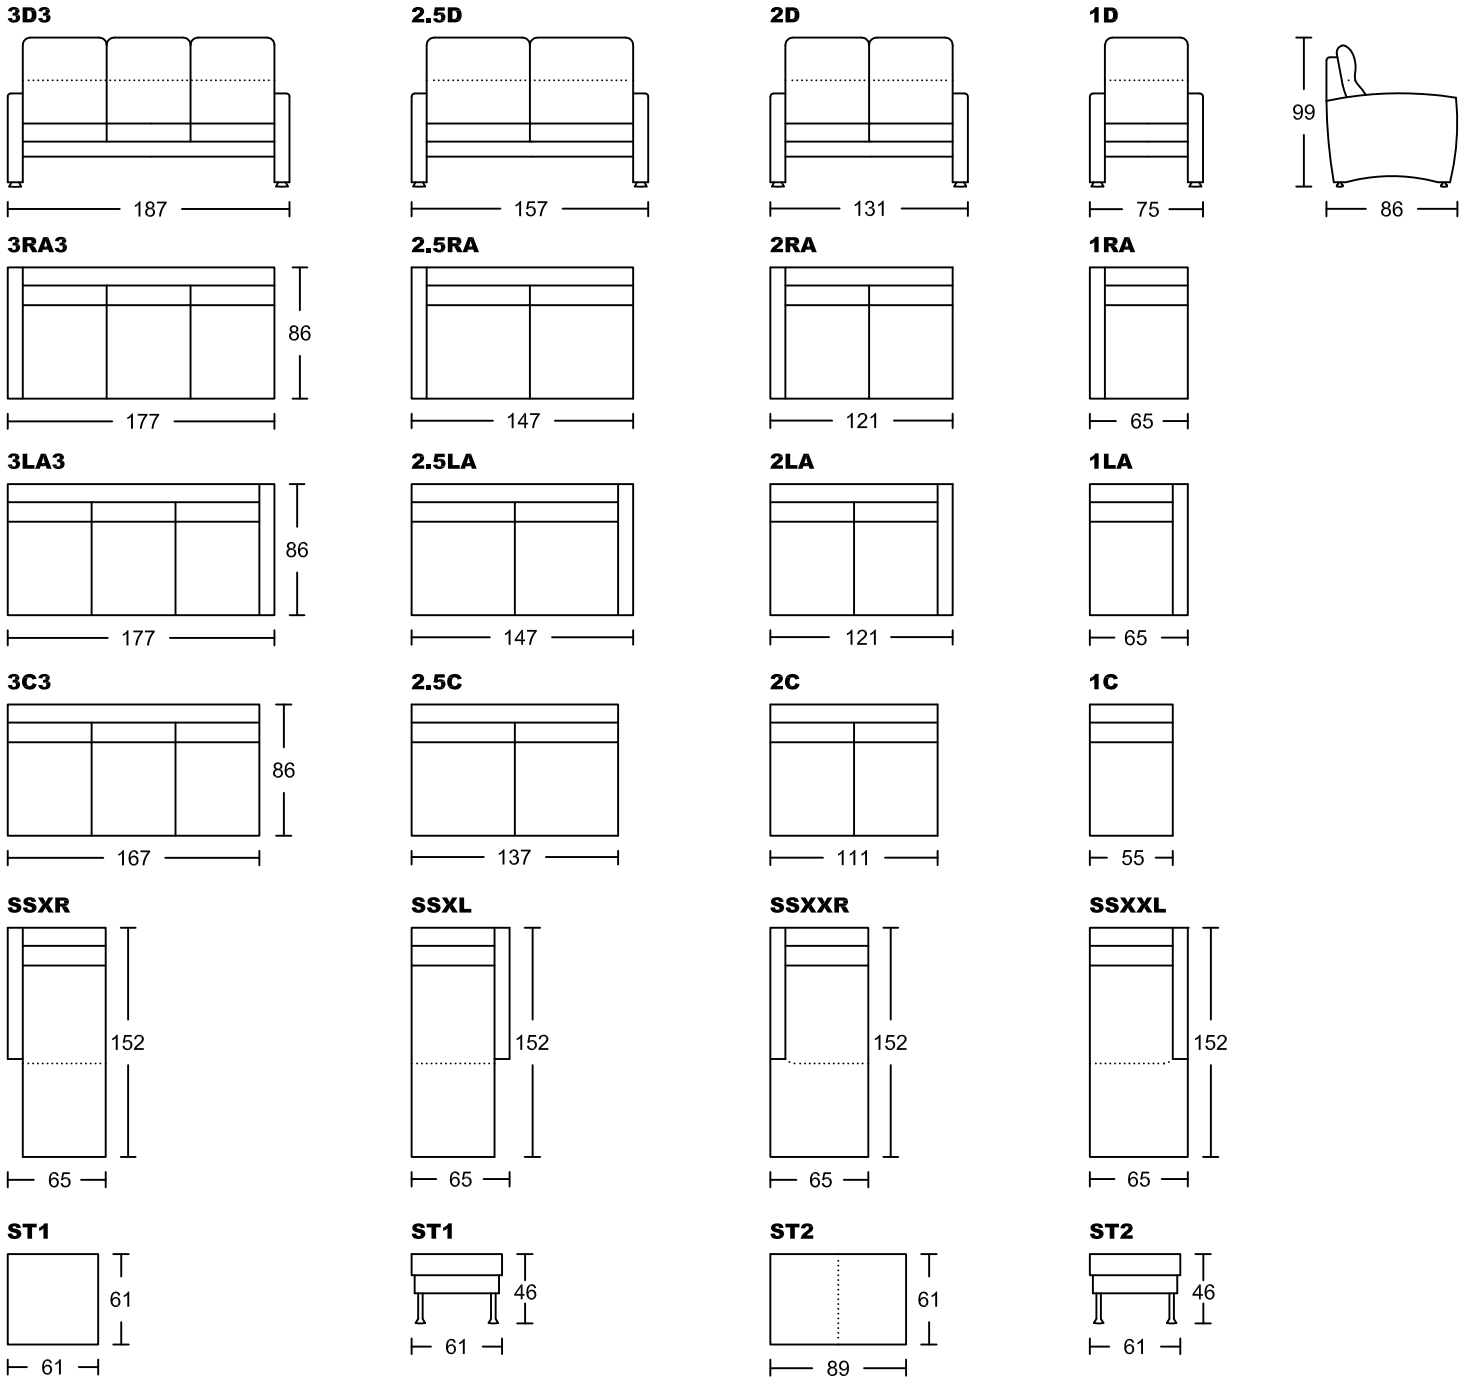

METRO VII 4035A-M1

Designed by GIORMANI

此為簡易圖僅供參考基本資料之用。
 梳化產品屬軟性產品，請預算每件產品
 規格會有公差為 ± 5 厘米之內。
 詳情必須查詢店員。（單位：cm）

The information is used for reference only.

**The actual size of each piece of the product
 should be subject to the discrepancies of ± 5 cm.**