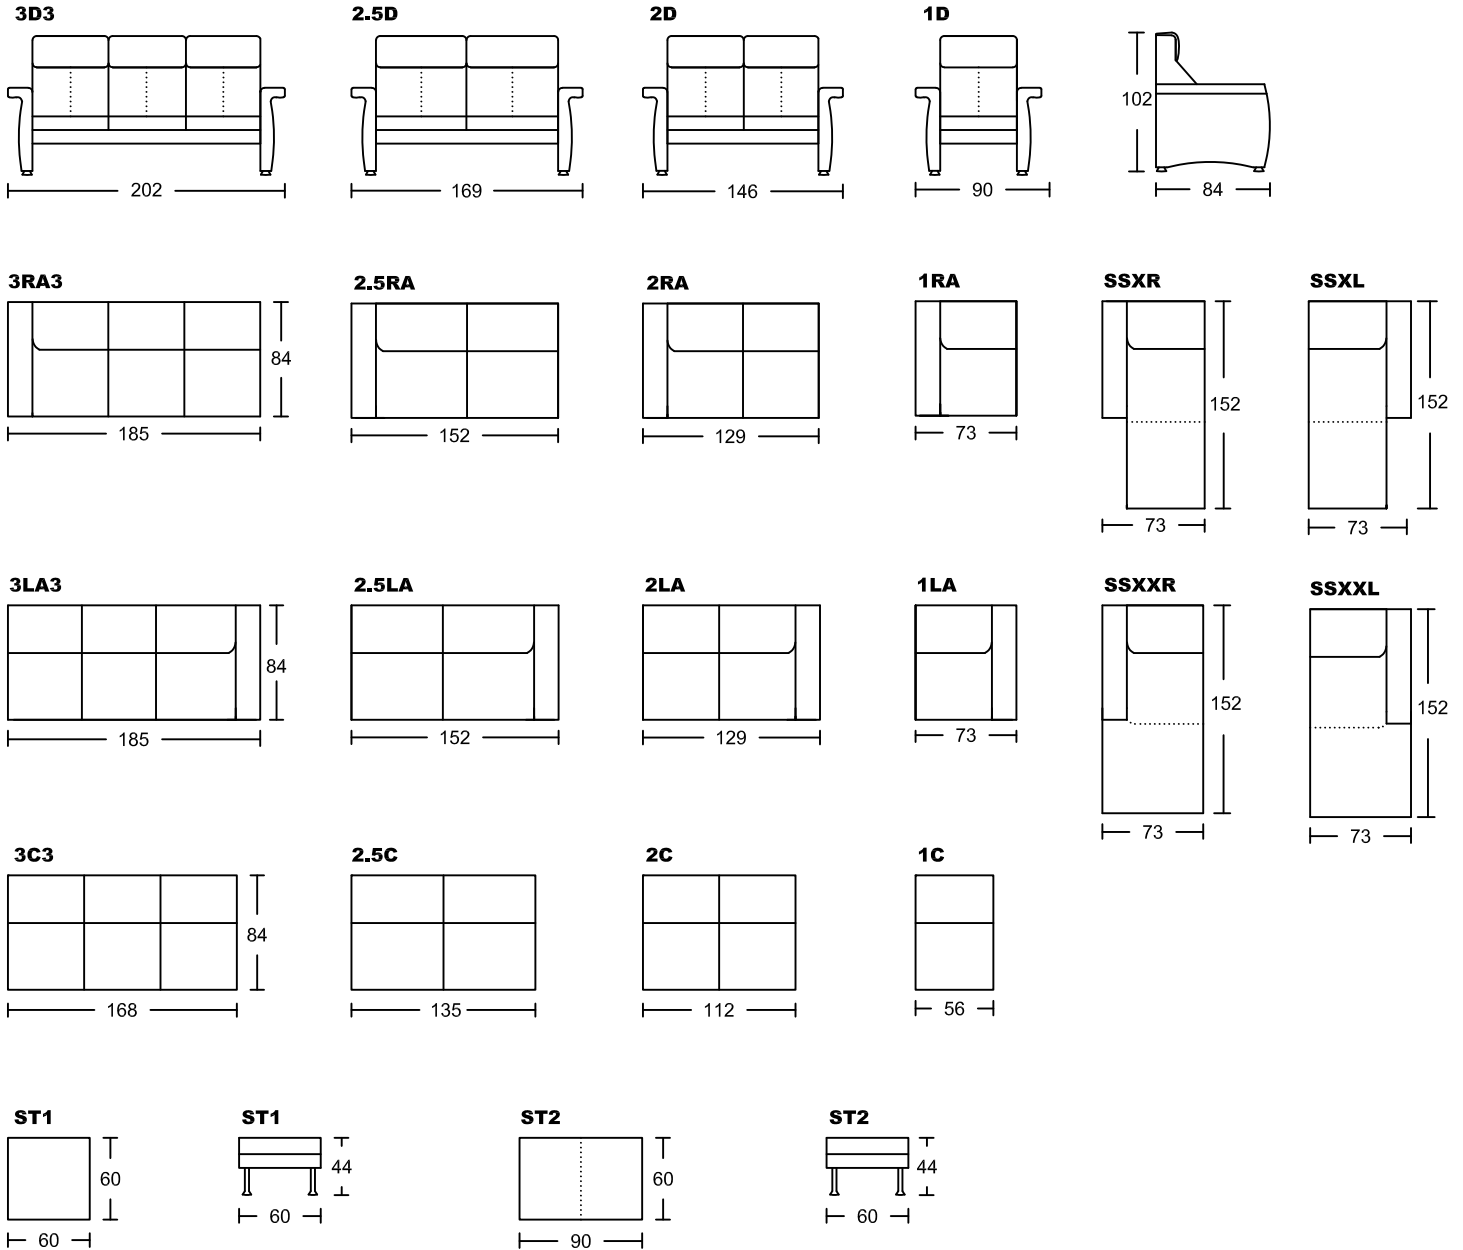

CARINA V 4046A-M1

Designed by GIORMANI

此為簡易圖僅供參考基本資料之用。

梳化產品屬軟性產品，請預算每件產品

規格會有公差為+/-5 厘米之內。

詳情必須查詢店員。（單位：cm）

The information is used for reference only.

The actual size of each piece of the product should be subject to the discrepancies of +/-5cm.