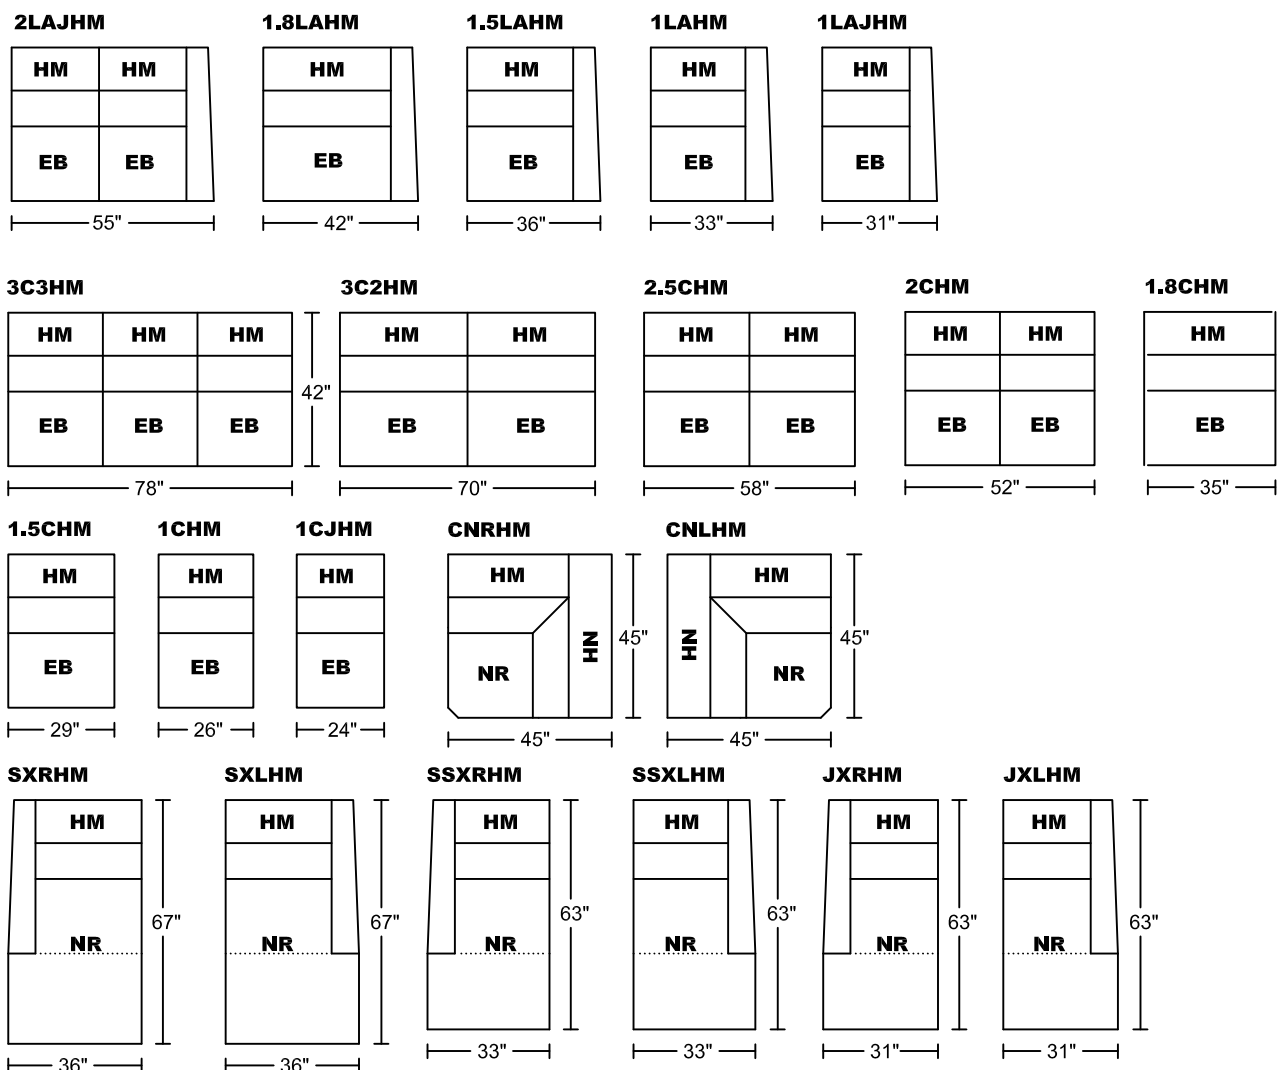

BURE I 7171AM1

Designed by GIORMANI

① 7171AM1 整件沙發全皮或半皮做法。

②	咕臣做	屏咕臣
	款式	
	7171APM1	✓

Remark:
HM = with electrical head mechanism & button switch
EB = with electrical recliner mechanism & button switch
NH = no head mechanism included
NR = no recliner mechanism included

此為簡易圖僅供參考基本資料之用。
梳化產品屬軟性產品，請預算每件產品
規格會有公差為+/-2 寸之內。

詳情必須查詢店員。（單位：英寸）

**The information is used for reference only.
The actual size of each piece of the product
should be subject to the discrepancies of +/-2".**

Please check with our salespersons for further details.
27/5/2022