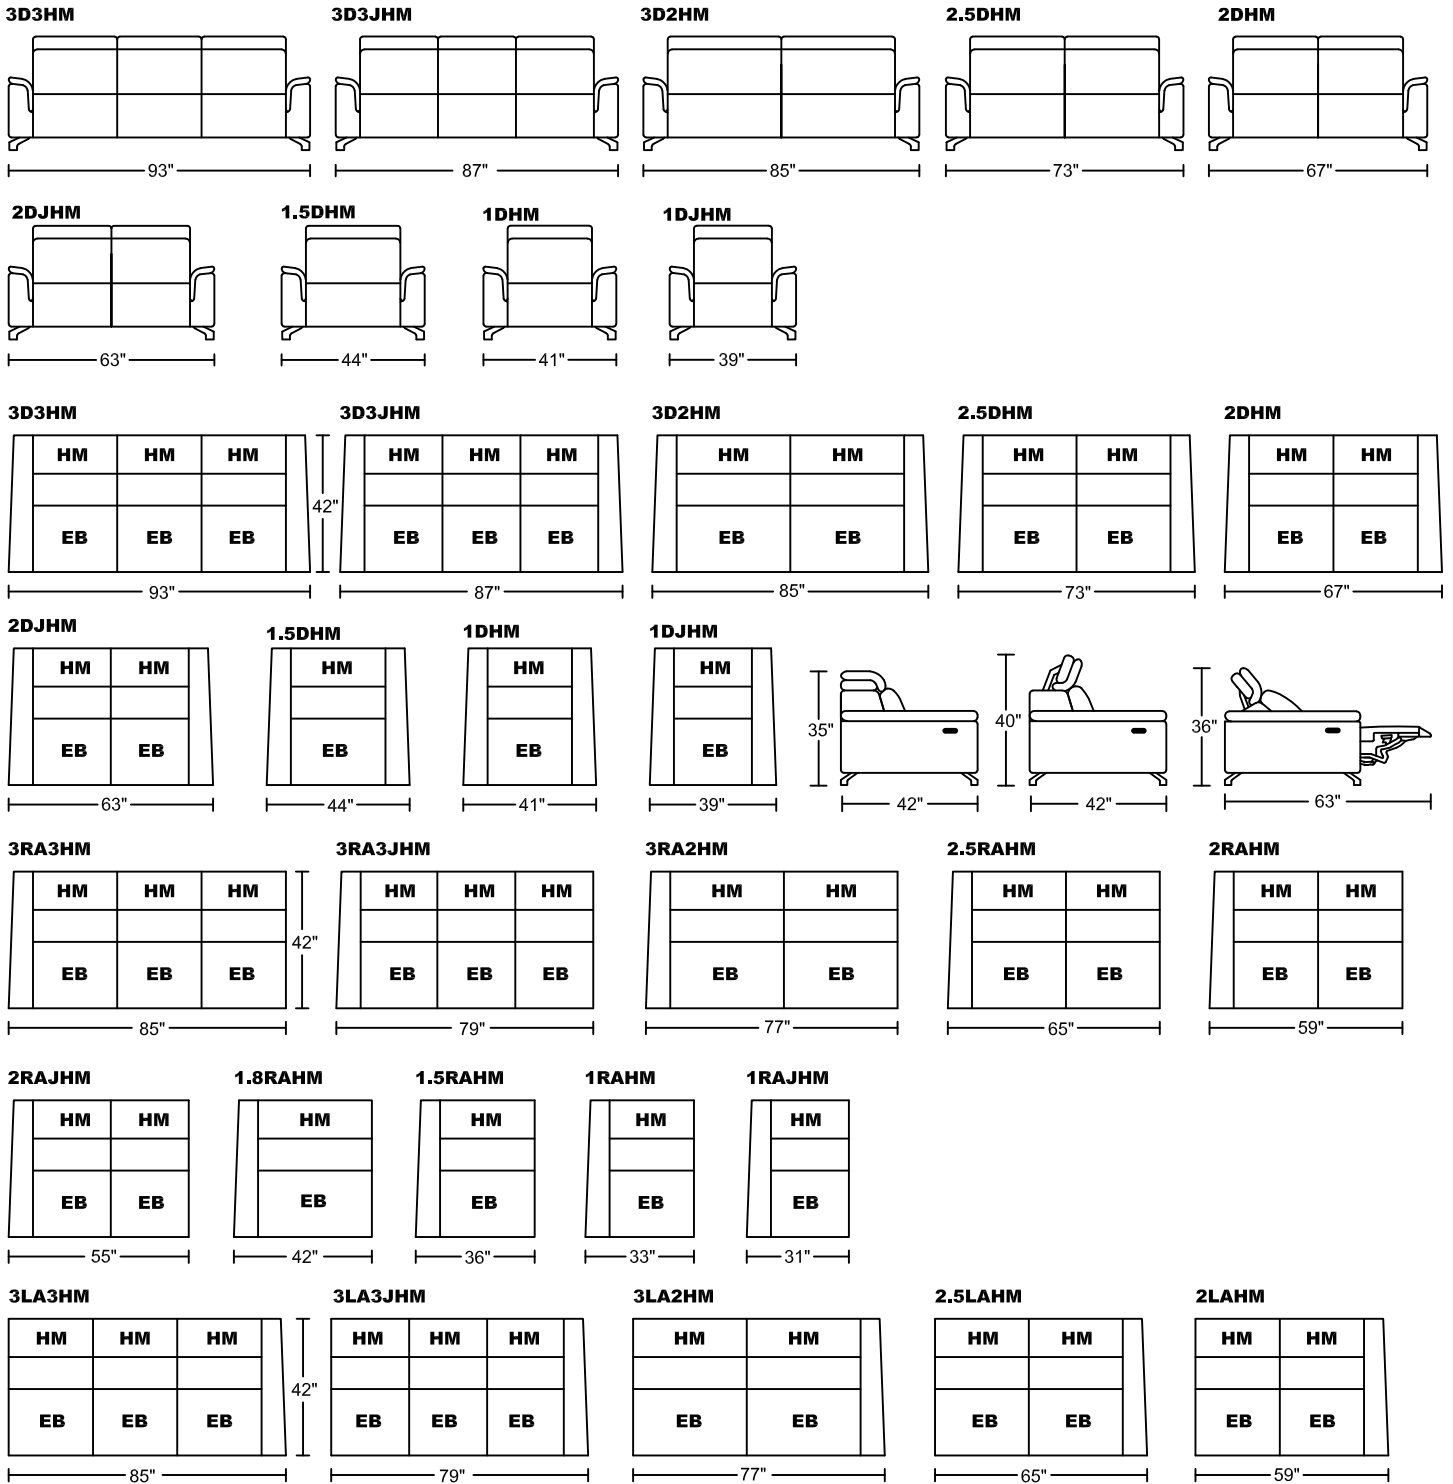

## Designed by GIORMANI

Remark:

HM = with electrical head mechanism & button switch  
 EB = with electrical recliner mechanism & button switch  
 NH = no head mechanism included  
 NR = no recliner mechanism included