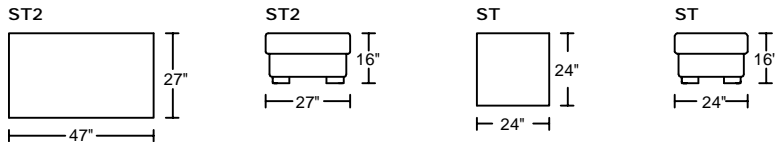

# PORTA JR 5099

## Designed by GIORMANI

此為簡易圖僅供參考基本資料之用。  
 梳化產品屬軟性產品，請預算每件產品  
 規格會有公差為+/-2 寸之內。  
 詳情必須查詢店員。（單位：英寸）  
**The information is used for reference only.**  
**The actual size of each piece of the product**  
**should be subject to the discrepancies of +/-2 ''.**  
**Please check with our salespersons for further details.**  
 9/8/2016