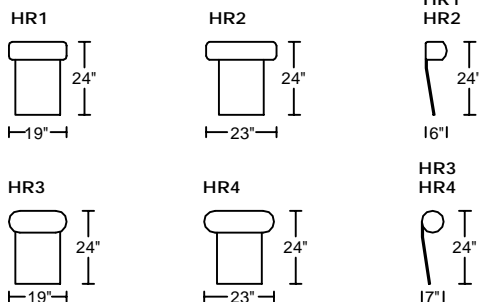

# PORTA JR 5099

## Designed by GIORMANI

此為簡易圖僅供參考基本資料之用。  
 梳化產品屬軟性產品，請預算每件產品  
 規格會有公差為+/-2 寸之內。  
 詳情必須查詢店員。（單位：英寸）  
**The information is used for reference only.**  
**The actual size of each piece of the product**  
**should be subject to the discrepancies of +/-2 ''.**  
**Please check with our salespersons for further details.**  
 9/8/2016