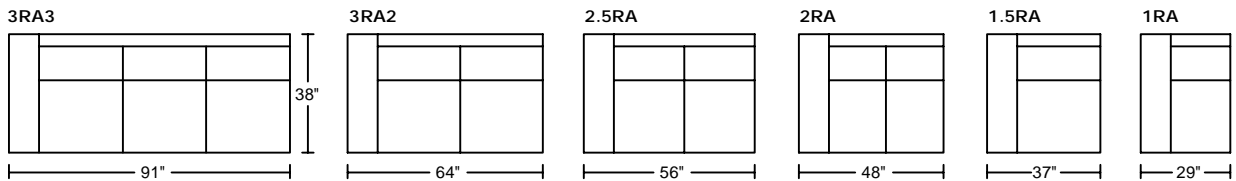

# PORTA JR 5099

## Designed by GIORMANI

此為簡易圖僅供參考基本資料之用。  
 梳化產品屬軟性產品，請預算每件產品  
 規格會有公差為+/-2 寸之內。  
 詳情必須查詢店員。（單位：英寸）  
**The information is used for reference only.**  
**The actual size of each piece of the product**  
**should be subject to the discrepancies of +/-2 ''.**  
**Please check with our salespersons for further details.**  
 9/8/2016