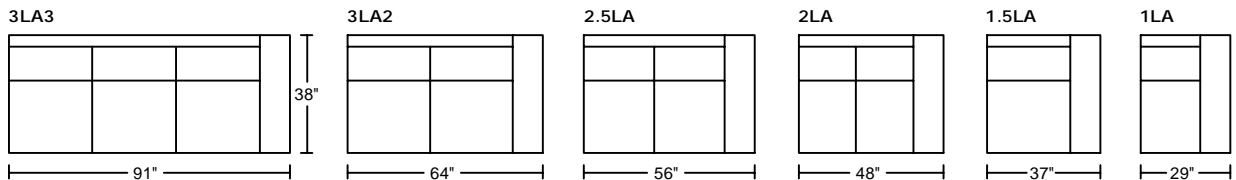

# PORTA JR 5099

## Designed by GIORMANI

此為簡易圖僅供參考基本資料之用。  
 梳化產品屬軟性產品，請預算每件產品  
 規格會有公差為+/-2 寸之內。  
 詳情必須查詢店員。（單位：英寸）  
**The information is used for reference only.**  
**The actual size of each piece of the product**  
**should be subject to the discrepancies of +/-2 ''.**  
**Please check with our salespersons for further details.**  
 9/8/2016