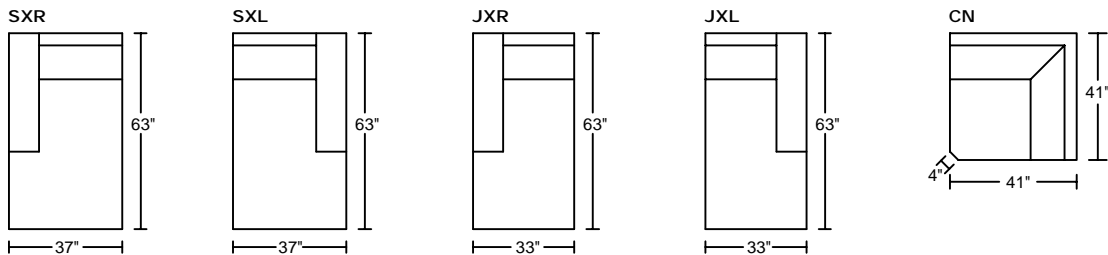

# PORTA JR 5099

## Designed by GIORMANI

此為簡易圖僅供參考基本資料之用。  
 梳化產品屬軟性產品，請預算每件產品  
 規格會有公差為+/-2 寸之內。  
 詳情必須查詢店員。（單位：英寸）  
**The information is used for reference only.**  
**The actual size of each piece of the product**  
**should be subject to the discrepancies of +/-2 ''.**  
**Please check with our salespersons for further details.**  
 9/8/2016