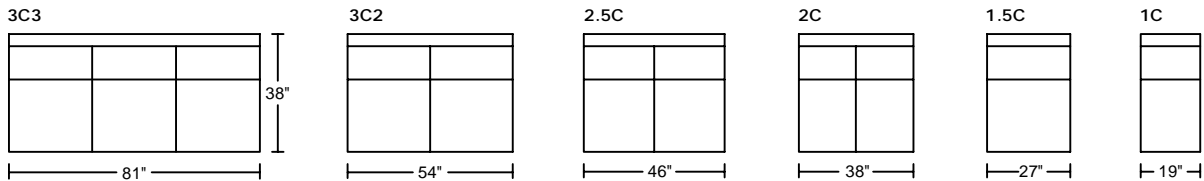

# PORTA JR 5099

## Designed by GIORMANI

此為簡易圖僅供參考基本資料之用。  
 梳化產品屬軟性產品，請預算每件產品  
 規格會有公差為+/-2 寸之內。  
 詳情必須查詢店員。（單位：英寸）  
**The information is used for reference only.**  
**The actual size of each piece of the product**  
**should be subject to the discrepancies of +/-2 ''.**  
**Please check with our salespersons for further details.**  
 9/8/2016