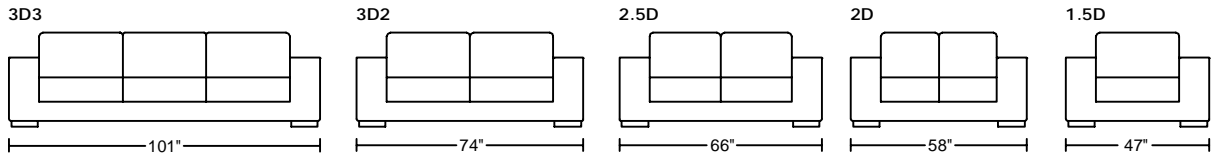

# PORTA JR 5099

## Designed by GIORMANI

此為簡易圖僅供參考基本資料之用。  
 梳化產品屬軟性產品，請預算每件產品  
 規格會有公差為+/-2 寸之內。  
 詳情必須查詢店員。（單位：英寸）  
**The information is used for reference only.**  
**The actual size of each piece of the product**  
**should be subject to the discrepancies of +/-2 ''.**  
**Please check with our salespersons for further details.**  
 9/8/2016