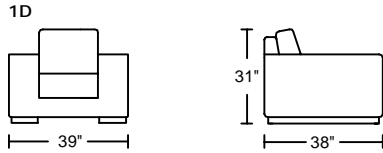

# PORTA JR 5099

## Designed by GIORMANI

此為簡易圖僅供參考基本資料之用。  
 梳化產品屬軟性產品，請預算每件產品  
 規格會有公差為+/-2 寸之內。  
 詳情必須查詢店員。（單位：英寸）  
**The information is used for reference only.**  
**The actual size of each piece of the product**  
**should be subject to the discrepancies of +/-2 ''.**  
**Please check with our salespersons for further details.**  
 9/8/2016