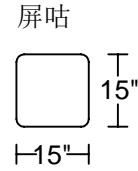

**CAAN(NO WHEEL) D003B**  
**Designed by GIORMANI**

2D

BH01

BH01

BH02

BH02

BH02

此為簡易圖僅供參考基本資料之用。  
梳化產品屬軟性產品，請預算每件產品  
規格會有公差為 $\pm 2$ 寸之內。  
詳情必須查詢店員。（單位：英寸）  
**The information is used for reference only.**  
**The actual size of each piece of the product**  
**should be subject to the discrepancies of  $\pm 2$ ".**  
**Please check with our salespersons for further details.**  
19/10/2020