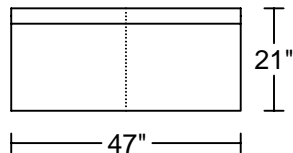

**CAAN(NO WHEEL) D003B**  
**Designed by GIORMANI**

2D

BH01

BH01

BH02

BH02

BH02

此為簡易圖僅供參考基本資料之用。  
梳化產品屬軟性產品，請預算每件產品  
規格會有公差為 $\pm 2$ 寸之內。  
詳情必須查詢店員。（單位：英寸）  
**The information is used for reference only.**  
**The actual size of each piece of the product**  
**should be subject to the discrepancies of  $\pm 2$ ".**  
**Please check with our salespersons for further details.**  
19/10/2020