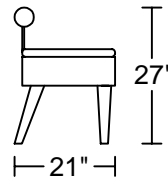

**CAAN(NO WHEEL) D003B**  
**Designed by GIORMANI**

2D

BH01

BH01

BH02

BH02

BH02

此為簡易圖僅供參考基本資料之用。  
梳化產品屬軟性產品，請預算每件產品  
規格會有公差為 $\pm 2$ 寸之內。  
詳情必須查詢店員。（單位：英寸）  
**The information is used for reference only.**  
**The actual size of each piece of the product**  
**should be subject to the discrepancies of  $\pm 2$ ".**  
**Please check with our salespersons for further details.**  
19/10/2020