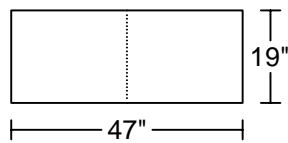

**CAAN(NO WHEEL) D003B**  
**Designed by GIORMANI**

2D

BH01

BH01

BH02

BH02

BH02

此為簡易圖僅供參考基本資料之用。  
梳化產品屬軟性產品，請預算每件產品  
規格會有公差為 $\pm 2$ 寸之內。  
詳情必須查詢店員。（單位：英寸）  
**The information is used for reference only.**  
**The actual size of each piece of the product**  
**should be subject to the discrepancies of  $\pm 2$ ".**  
**Please check with our salespersons for further details.**  
19/10/2020