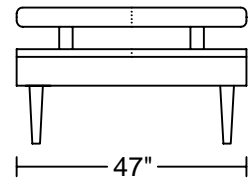

**CAAN(NO WHEEL) D003B**  
**Designed by GIORMANI**

2D

BH01

BH01

BH02

BH02

BH02

此為簡易圖僅供參考基本資料之用。  
梳化產品屬軟性產品，請預算每件產品  
規格會有公差為 $\pm 2$ 寸之內。  
詳情必須查詢店員。（單位：英寸）  
**The information is used for reference only.**  
**The actual size of each piece of the product**  
**should be subject to the discrepancies of  $\pm 2$ ".**  
**Please check with our salespersons for further details.**  
19/10/2020