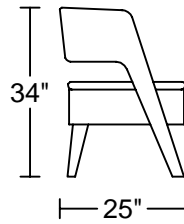

**CAAN(NO WHEEL) D003B**  
**Designed by GIORMANI**

2D

BH01

BH01

BH02

BH02

BH02

此為簡易圖僅供參考基本資料之用。  
梳化產品屬軟性產品，請預算每件產品  
規格會有公差為 $\pm 2$ 寸之內。  
詳情必須查詢店員。（單位：英寸）  
**The information is used for reference only.**  
**The actual size of each piece of the product**  
**should be subject to the discrepancies of  $\pm 2$ ".**  
**Please check with our salespersons for further details.**  
19/10/2020