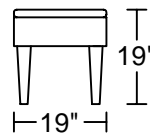

**CAAN(NO WHEEL) D003B**  
**Designed by GIORMANI**

2D

BH01

BH01

BH02

BH02

BH02

此為簡易圖僅供參考基本資料之用。  
梳化產品屬軟性產品，請預算每件產品  
規格會有公差為 $\pm 2$ 寸之內。  
詳情必須查詢店員。（單位：英寸）  
**The information is used for reference only.**  
**The actual size of each piece of the product**  
**should be subject to the discrepancies of  $\pm 2$ ".**  
**Please check with our salespersons for further details.**  
19/10/2020