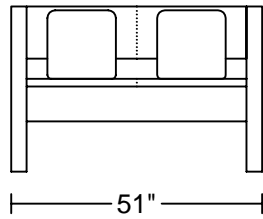

**CAAN(NO WHEEL) D003B**  
**Designed by GIORMANI**

2D

BH01

BH01

BH02

BH02

BH02

此為簡易圖僅供參考基本資料之用。  
梳化產品屬軟性產品，請預算每件產品  
規格會有公差為 $\pm 2$ 寸之內。  
詳情必須查詢店員。（單位：英寸）  
**The information is used for reference only.**  
**The actual size of each piece of the product**  
**should be subject to the discrepancies of  $\pm 2$ ".**  
**Please check with our salespersons for further details.**  
19/10/2020