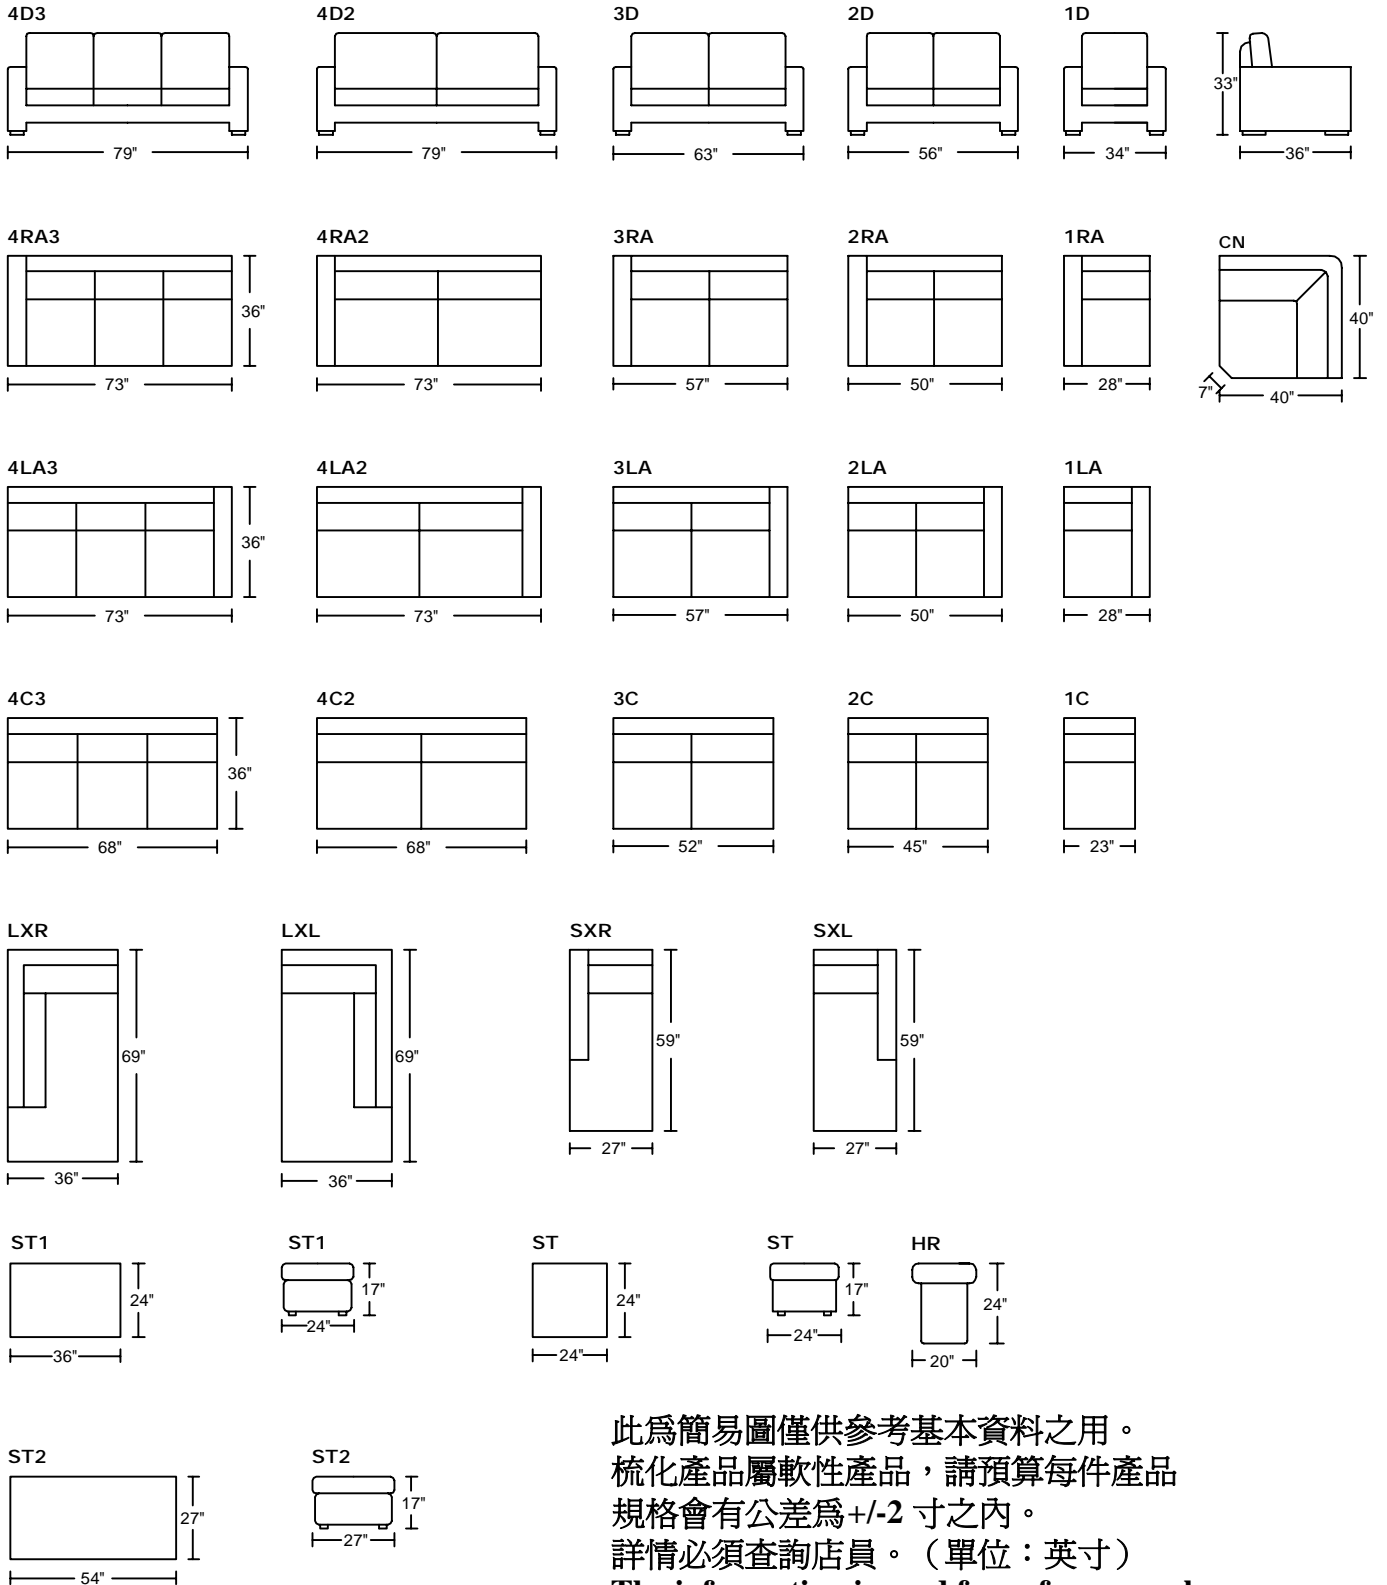

MODEL NAME LIBRA MAXI 5052

Designed by GIORMANI

此為簡易圖僅供參考基本資料之用。
 梳化產品屬軟性產品，請預算每件產品
 規格會有公差為 ± 2 寸之內。
 詳情必須查詢店員。（單位：英寸）
The information is used for reference only.
The actual size of each piece of the product
should be subject to the discrepancies of ± 2 ''.
Please check with our salespersons for further details.
 20/6/2019