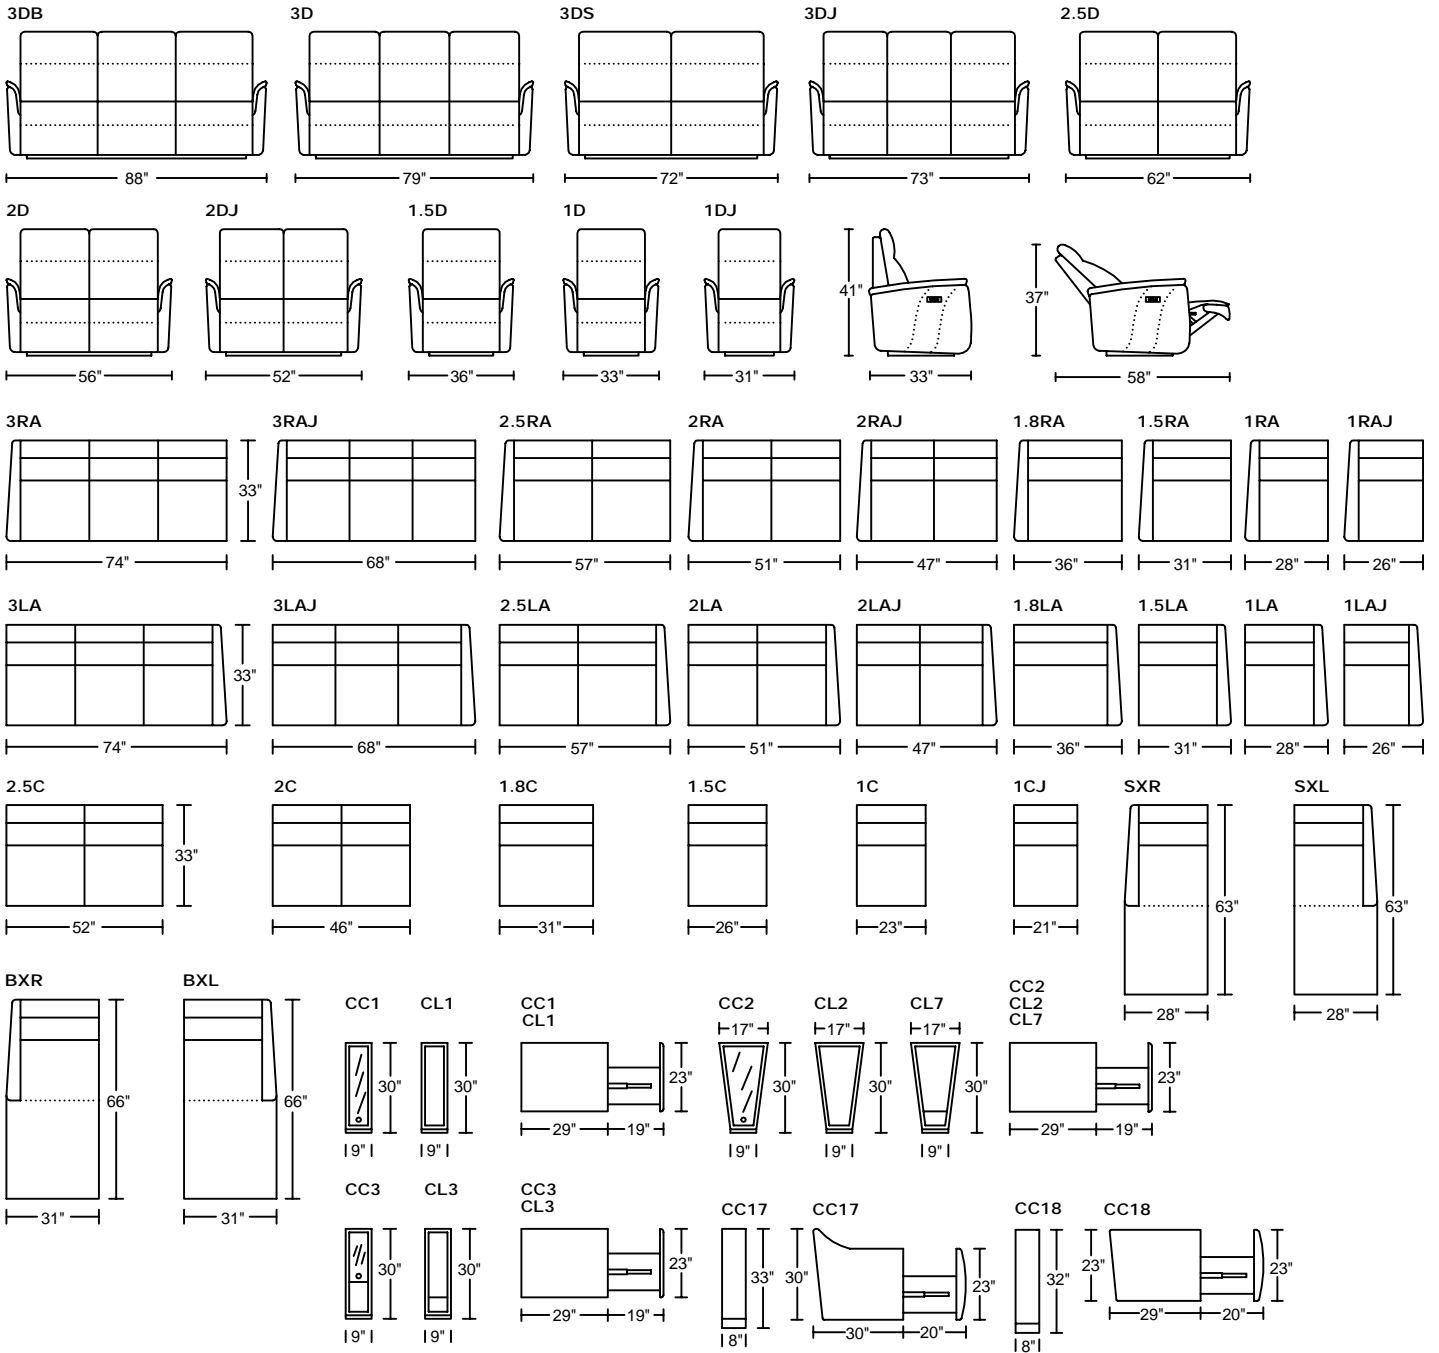

ELISA 6587

Designed by GIORMANI

NR-No Recliner 無彈較

EU-Electrical Switch with USB電按制連USB插頭

EM-Electrical Remote 電遙控

CC17及CC18之組合請參閱(CC17及CC18獨立組合線圖)

此為簡易圖僅供參考基本資料之用。

梳化產品屬軟性產品，請預算每件產品

規格會有公差為+/-2寸之內。

詳情必須查詢店員。(單位：英寸)

The information is used for reference only.

The actual size of each piece of the product

should be subject to the discrepancies of +/-2".

Please check with our salespersons for further details.