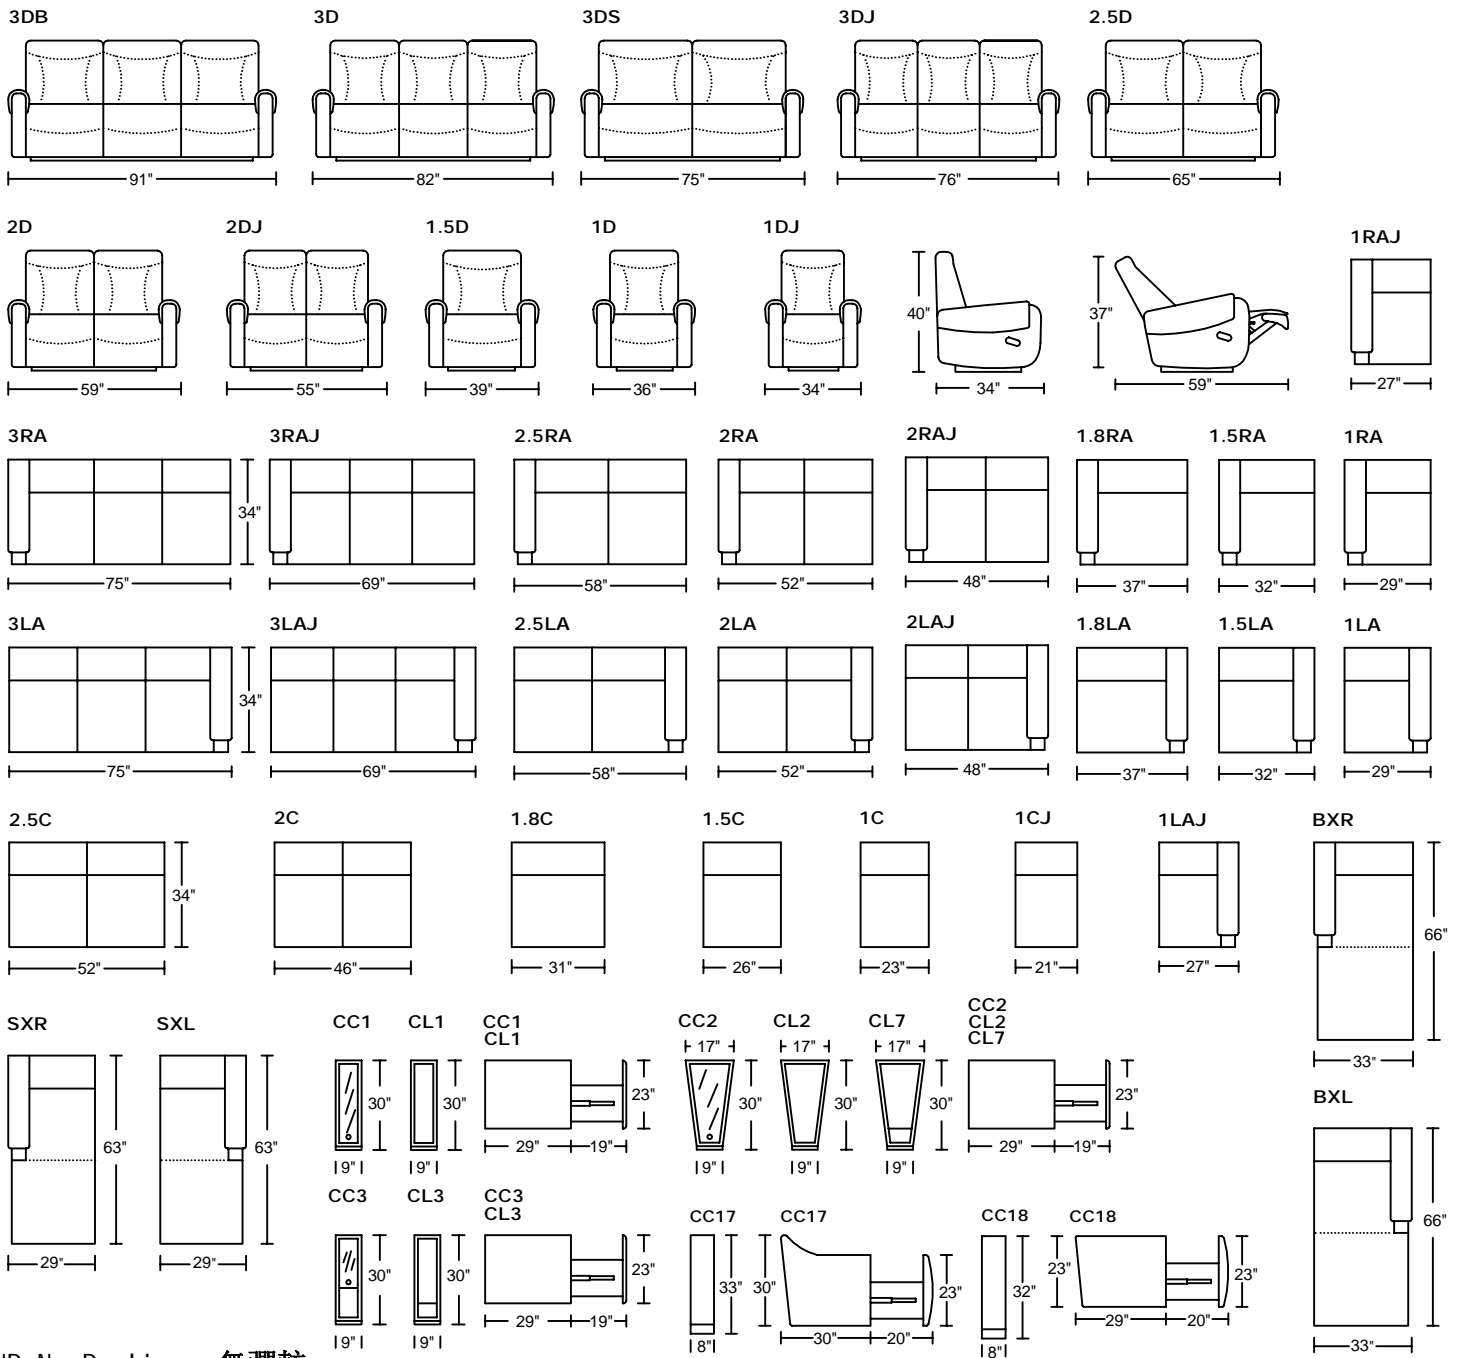

## Designed by GIORMANI

NR-No Recliner 無彈較

MC-Manual Control 手動控制

EU-Electrical Switch with USB電控制連USB插頭

EM-Electrical Remote 電遙控

CC17及CC18之組合請參閱(CC17及CC18獨立組合線圖)

此為簡易圖僅供參考基本資料之用。  
梳化產品屬軟性產品，請預算每件產品  
規格會有公差為+/-2 寸之內。

詳情必須查詢店員。(單位：英寸)

**The information is used for reference only.**

**The actual size of each piece of the product  
should be subject to the discrepancies of +/-2 ''.**

**Please check with our salespersons for further details.**