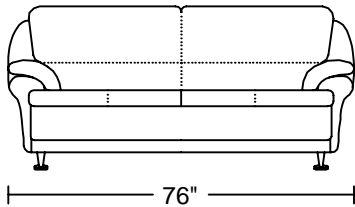

WIZARDS II 9062

Designed by GIORMANI

3D

2D

1D

此為簡易圖僅供參考基本資料之用。
梳化產品屬軟性產品，請預算每件產品
規格會有公差為 ± 2 寸之內。
詳情必須查詢店員。（單位：英寸）
The information is used for reference only.
The actual size of each piece of the product
should be subject to the discrepancies of ± 2 ''.
Please check with our salespersons for further details.
26/8/2016