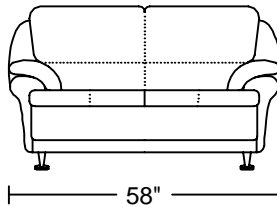

WIZARDS II 9062

Designed by GIORMANI

3D

2D

1D

此為簡易圖僅供參考基本資料之用。
梳化產品屬軟性產品，請預算每件產品
規格會有公差為 ± 2 寸之內。
詳情必須查詢店員。（單位：英寸）
The information is used for reference only.
The actual size of each piece of the product
should be subject to the discrepancies of ± 2 ''.
Please check with our salespersons for further details.
26/8/2016