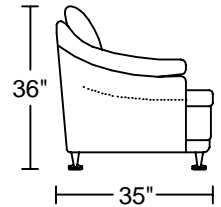

WIZARDS II 9062

Designed by GIORMANI

3D

2D

1D

此為簡易圖僅供參考基本資料之用。
梳化產品屬軟性產品，請預算每件產品
規格會有公差為 ± 2 寸之內。
詳情必須查詢店員。（單位：英寸）
The information is used for reference only.
The actual size of each piece of the product
should be subject to the discrepancies of ± 2 ''.
Please check with our salespersons for further details.
26/8/2016