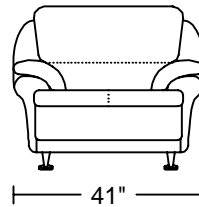

WIZARDS II 9062

Designed by GIORMANI

3D

2D

1D

此為簡易圖僅供參考基本資料之用。
梳化產品屬軟性產品，請預算每件產品
規格會有公差為 ± 2 寸之內。
詳情必須查詢店員。（單位：英寸）
The information is used for reference only.
The actual size of each piece of the product
should be subject to the discrepancies of ± 2 ''.
Please check with our salespersons for further details.
26/8/2016